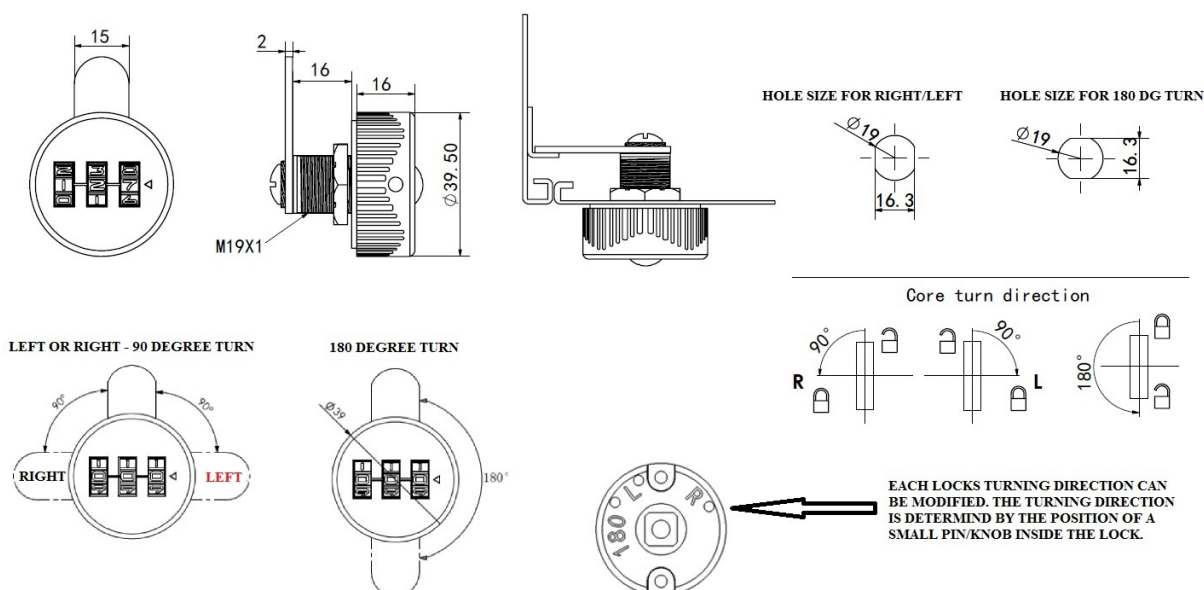

PRODUCT SHEET

Description:

Combi. Cam Lock "Jacks", 90DG, LH, $\varnothing 19 \times 16 \text{mm}$, CPL, Cam A04

Item number:

14.08.210-5

Units	Box	Carton	HS Code	Barcode
Pcs.	10	100	8301300000	
5704866498883				